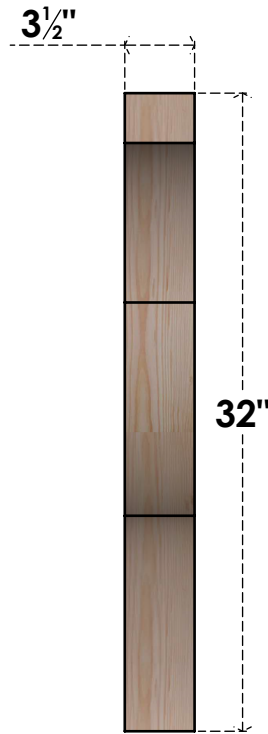

BRC04X28X32FST00SDF

3 1/2"W X 28"D X 32"H FUNSTON SMOOTH BRACE, DOUGLAS FIR

SIDE

FRONT

EKENA MILLWORK
 2300 WEST MAIN ST.
 CLARKSVILLE, TX 75426
 TOLL FREE: 866-607-0453
 WWW.EKENAMILLWORK.COM

NOTES

1. INSTALLATION TO BE COMPLETED IN ACCORDANCE WITH MANUFACTURER'S SPECIFICATIONS.
2. DRAWING MAY NOT BE TO SCALE
3. THIS DRAWING IS INTENDED FOR DESIGN AND PLANNING PURPOSES ONLY.
4. ALL INFORMATION CONTAINED HEREIN WAS CURRENT AT THE TIME OF DEVELOPMENT BUT MUST BE REVIEWED AND APPROVED BY THE PRODUCT MANUFACTURER TO BE CONSIDERED ACCURATE.
5. PRODUCTS ARE NOT KILN DRIED. THIS ITEM IS UNIQUE AND WILL CONTAIN THE NATURAL VARIATIONS THAT THE WOOD SPECIES OFFERS. THIS MAY RESULT IN VARIATIONS UP TO 1/4"