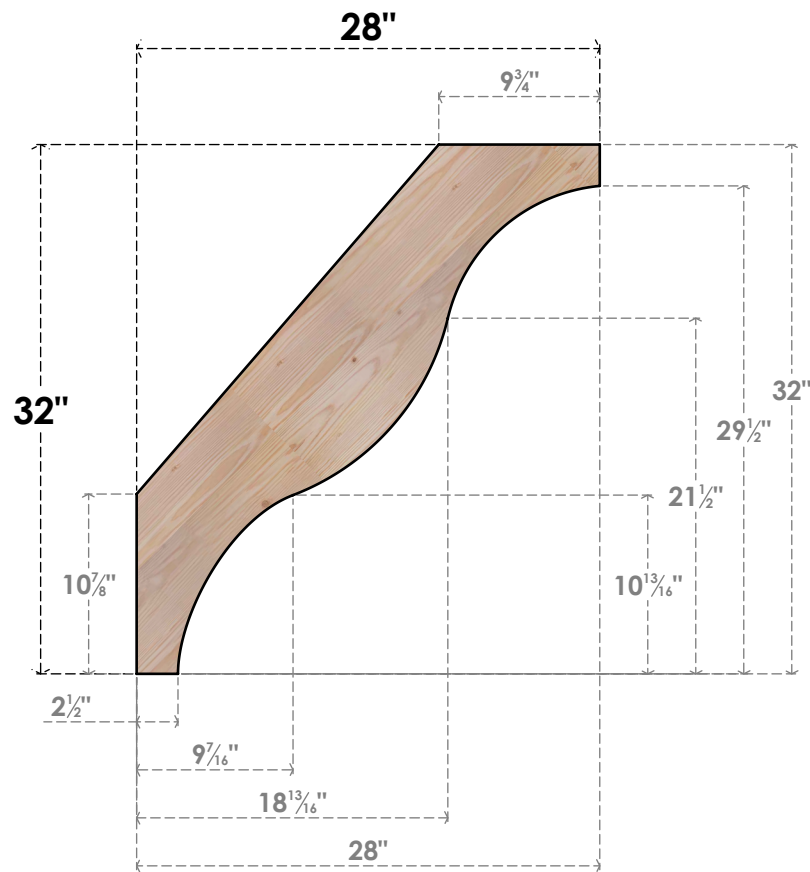

BRC04X28X32FST00SDF

3 1/2"W X 28"D X 32"H FUNSTON SMOOTH BRACE, DOUGLAS FIR

SIDE

FRONT

EKENA MILLWORK
 2300 WEST MAIN ST.
 CLARKSVILLE, TX 75426
 TOLL FREE: 866-607-0453
 WWW.EKENAMILLWORK.COM

NOTES

1. INSTALLATION TO BE COMPLETED IN ACCORDANCE WITH MANUFACTURER'S SPECIFICATIONS.
2. DRAWING MAY NOT BE TO SCALE
3. THIS DRAWING IS INTENDED FOR DESIGN AND PLANNING PURPOSES ONLY.
4. ALL INFORMATION CONTAINED HEREIN WAS CURRENT AT THE TIME OF DEVELOPMENT BUT MUST BE REVIEWED AND APPROVED BY THE PRODUCT MANUFACTURER TO BE CONSIDERED ACCURATE.
5. PRODUCTS ARE NOT KILN DRIED. THIS ITEM IS UNIQUE AND WILL CONTAIN THE NATURAL VARIATIONS THAT THE WOOD SPECIES OFFERS. THIS MAY RESULT IN VARIATIONS UP TO 1/4"